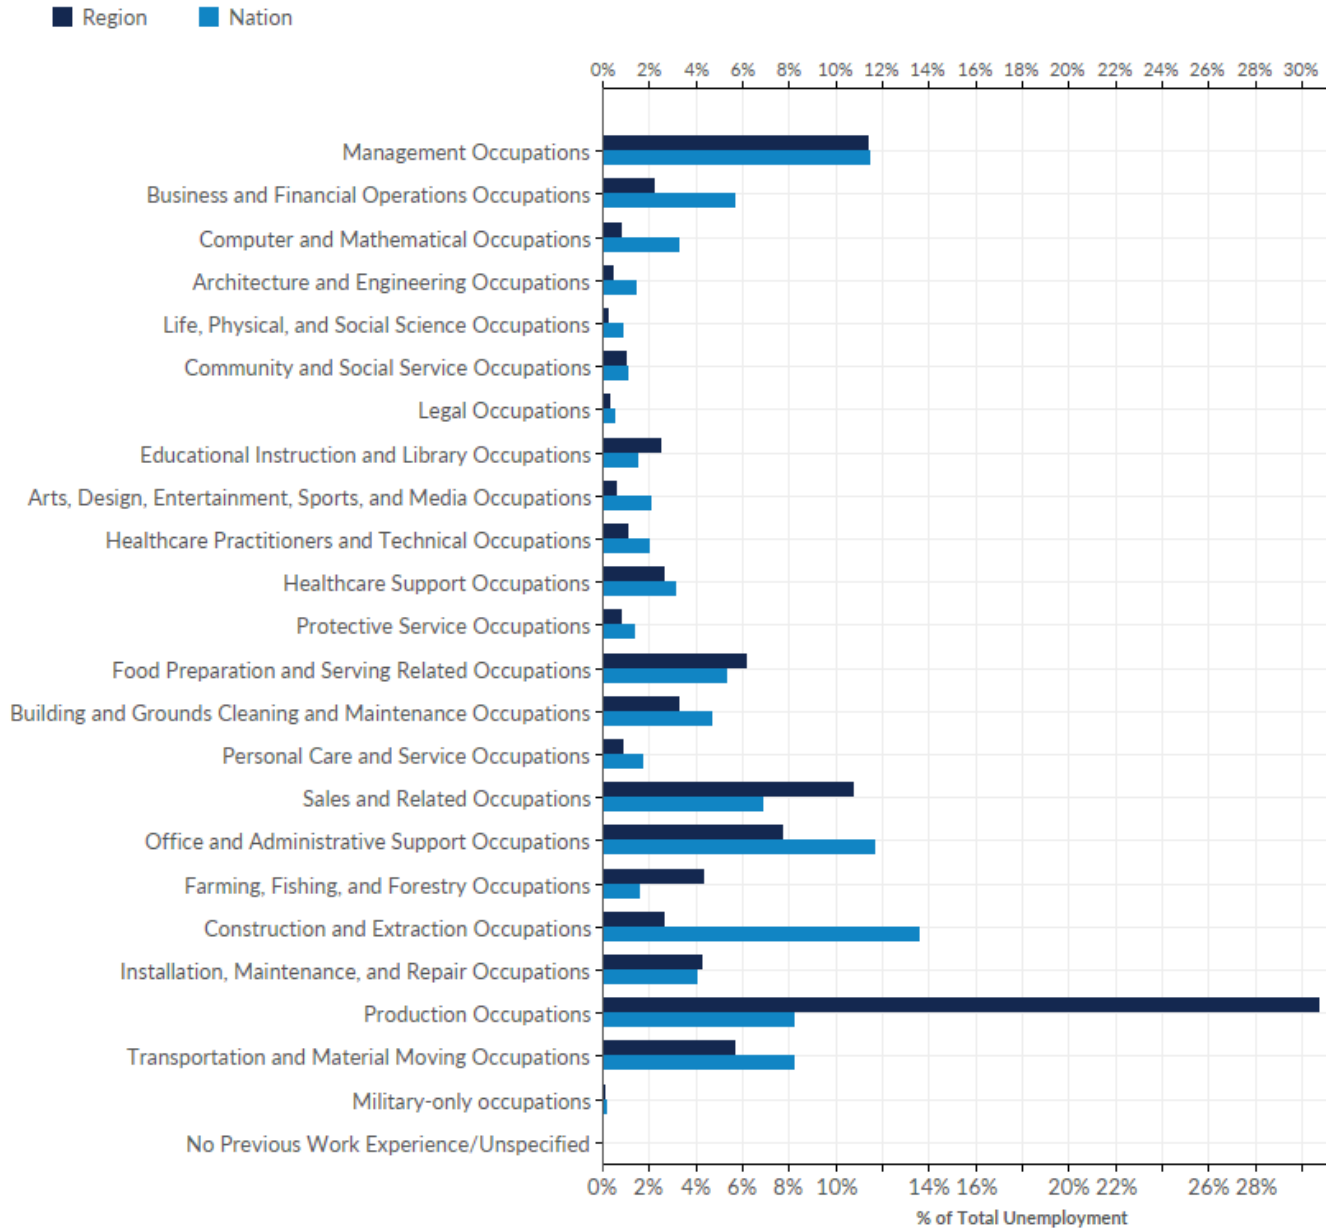

# Unemployment by Occupation

329

Total Unemployment (12/2023)

SOC	Occupation	Unemployed (12/2023)	% of Regional Unemployment	% of National Unemployment
11-0000	Management Occupations	37	11%	11%
13-0000	Business and Financial Operations Occupations	7	2%	6%
15-0000	Computer and Mathematical Occupations	3	1%	3%
17-0000	Architecture and Engineering Occupations	1	0%	1%
19-0000	Life, Physical, and Social Science Occupations	1	0%	1%
21-0000	Community and Social Service Occupations	3	1%	1%
23-0000	Legal Occupations	1	0%	0%
25-0000	Educational Instruction and Library Occupations	8	2%	2%
27-0000	Arts, Design, Entertainment, Sports, and Media Occupations	2	1%	2%
29-0000	Healthcare Practitioners and Technical Occupations	3	1%	2%
31-0000	Healthcare Support Occupations	9	3%	3%
33-0000	Protective Service Occupations	2	1%	1%
35-0000	Food Preparation and Serving Related Occupations	20	6%	5%
37-0000	Building and Grounds Cleaning and Maintenance Occupations	11	3%	5%
39-0000	Personal Care and Service Occupations	3	1%	2%
41-0000	Sales and Related Occupations	35	11%	7%
43-0000	Office and Administrative Support Occupations	25	8%	12%
45-0000	Farming, Fishing, and Forestry Occupations	14	4%	2%

47-0000	Construction and Extraction Occupations	9	3%	14%
49-0000	Installation, Maintenance, and Repair Occupations	14	4%	4%
51-0000	Production Occupations	101	31%	8%
53-0000	Transportation and Material Moving Occupations	19	6%	8%
55-0000	Military-only occupations	0	0%	0%
99-0000	No Previous Work Experience/Unspecified	0	0%	0%