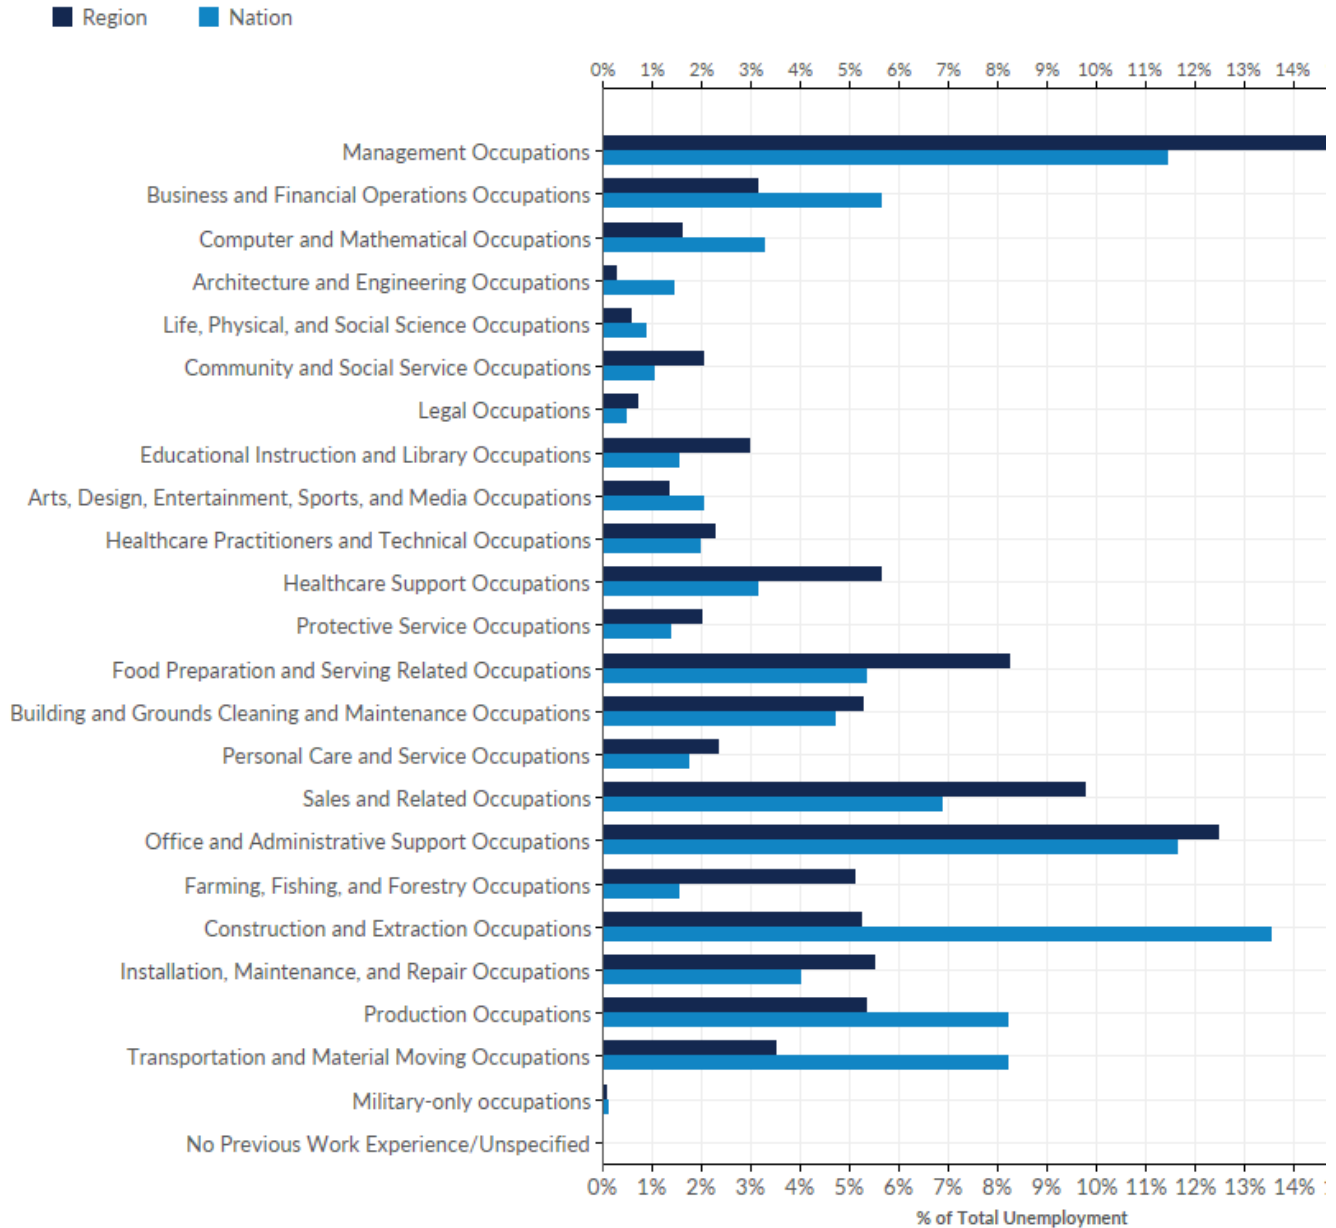

Unemployment by Occupation Sector

All Occupations in Cherokee County, OK

Lightcast Q1 2024 Data Set

March 2024

Arkansas

Parameters

Regions:

Code	Description
40021	Cherokee County, OK

Unemployment by Occupation

733

Total Unemployment (12/2023)

SOC	Occupation	Unemployed (12/2023)	% of Regional Unemployment	% of National Unemployment
11-0000	Management Occupations	108	15%	11%
13-0000	Business and Financial Operations Occupations	23	3%	6%
15-0000	Computer and Mathematical Occupations	12	2%	3%
17-0000	Architecture and Engineering Occupations	2	0%	1%
19-0000	Life, Physical, and Social Science Occupations	4	1%	1%
21-0000	Community and Social Service Occupations	15	2%	1%
23-0000	Legal Occupations	5	1%	0%
25-0000	Educational Instruction and Library Occupations	22	3%	2%
27-0000	Arts, Design, Entertainment, Sports, and Media Occupations	10	1%	2%
29-0000	Healthcare Practitioners and Technical Occupations	17	2%	2%
31-0000	Healthcare Support Occupations	41	6%	3%
33-0000	Protective Service Occupations	15	2%	1%
35-0000	Food Preparation and Serving Related Occupations	60	8%	5%
37-0000	Building and Grounds Cleaning and Maintenance Occupations	39	5%	5%
39-0000	Personal Care and Service Occupations	17	2%	2%
41-0000	Sales and Related Occupations	72	10%	7%
43-0000	Office and Administrative Support Occupations	91	12%	12%
45-0000	Farming, Fishing, and Forestry Occupations	37	5%	2%

47-0000	Construction and Extraction Occupations	38	5%	14%
49-0000	Installation, Maintenance, and Repair Occupations	40	5%	4%
51-0000	Production Occupations	39	5%	8%
53-0000	Transportation and Material Moving Occupations	26	4%	8%
55-0000	Military-only occupations	0	0%	0%
99-0000	No Previous Work Experience/Unspecified	0	0%	0%